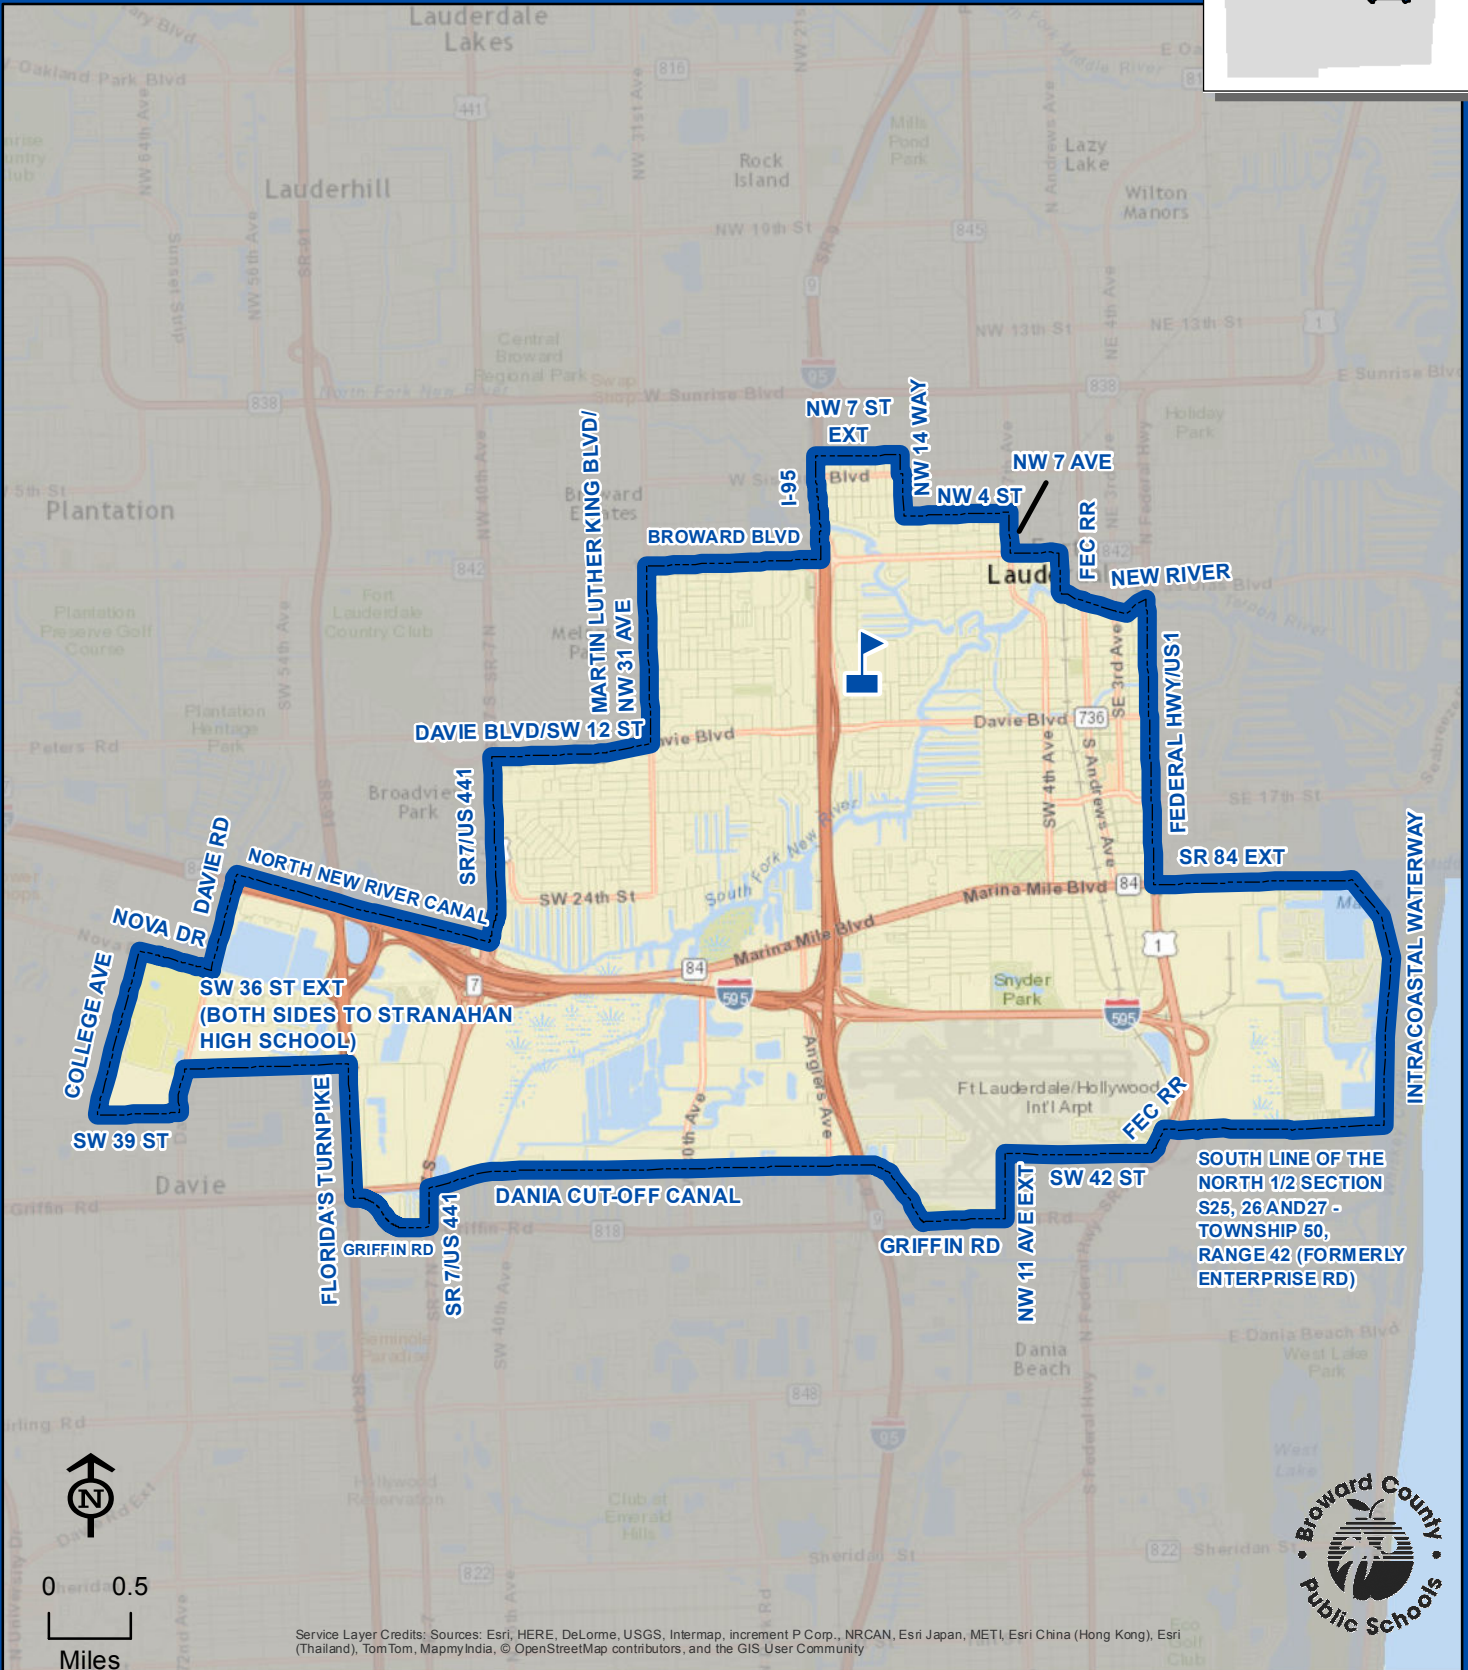

STRANAHAN HIGH SCHOOL

1800 SW 5 PLACE
FORT LAUDERDALE, FLORIDA 33312
754-323-2100

Magnet School

STRANAHAN

THIS MAP IS FOR CONCEPTUAL PURPOSES ONLY AND SHOULD NOT BE USED FOR LEGAL BOUNDARY DETERMINATIONS